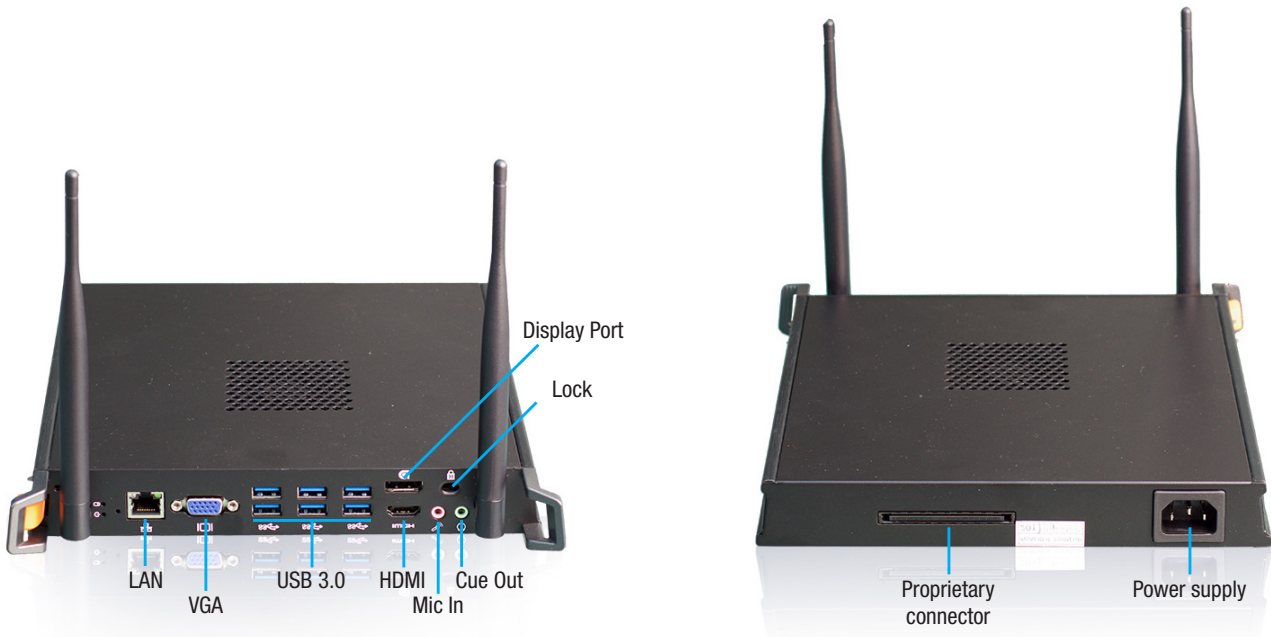

# MINI PC FOR HELGI P SERIES

INTEL I5 6400M 2.70GHz, 4GB RAM, SSD 128GB

**Mini PC compatible only with interactive monitors of the Helgi P Series.**  
HLG-MT21JW-4G-128SSD